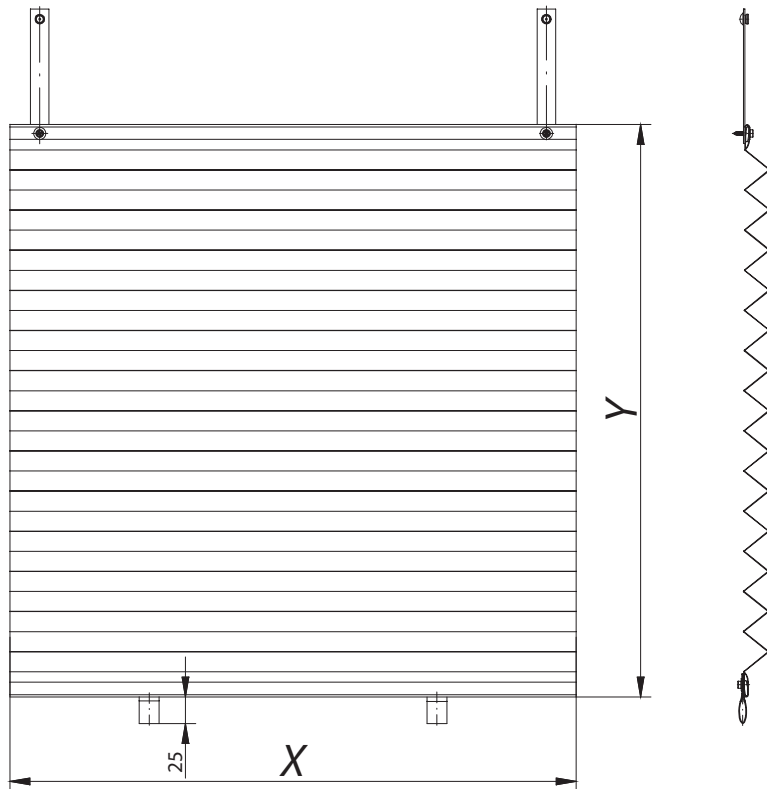

PLEATED BLIND 20 with press - studs

Technical data	Components
Fabric type	transparent, black-out
Steering	fabric stripe with press - studs
Max width X	1850 mm
Max height Y	450 mm