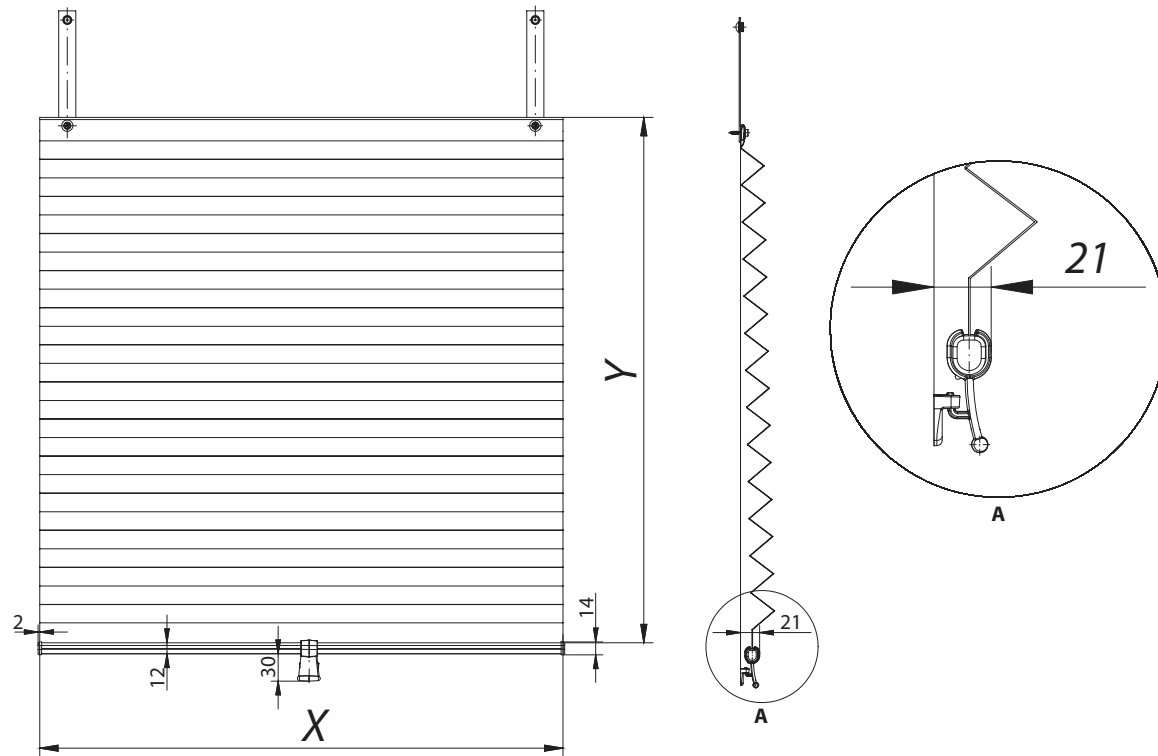

## MOUNTING OPTIONS

A - wall

B - ceiling - wall

C - ceiling

Technical data	Components
Cassette colour	white, anodised silver, beige
Fabric type	transparent, black-out
Steering	bottom bar handle
Max width X	1000 mm
Max height Y	300 mm

## MOUNTING OPTIONS

A - wall

B - ceiling - wall

C - ceiling

Technical data	Components
Cassette colour	white, anodised silver, beige
Fabric type	transparent, black-out
Steering	bottom bar handle
Max width X	1000 mm
Max height Y	950 mm

# PLEATED BLIND 20 with handle

Technical data	Components
Bottom bar colour	white, anodised silver, beige
Fabric type	transparent, black-out
Steering	bottom bar handle
Max width X	1850 mm
Max height Y	650 mm

# MOSQUITO NET - screen against insects

Technical data	Components
Type of mesh	fiberglass
Type of profil	aluminium
Unique non standard shapes	
Max width	1500 mm
Max height	1500 mm