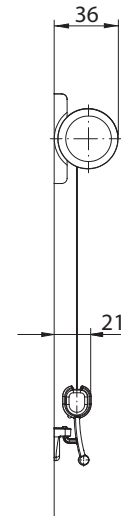

light under control

Nr	Components
1	Roller cover 20 mm
2	Aluminium roller Ø 12 mm
3	Side bracket Ø 20 mm
4	Coupling Roller
5	Spring mechanism
6	Fabric
7	Bottom bar end cap
8	Bottom bar II
9	Bottom bar handle
10	Fabric locking tape 7 mm
11	End cap for screw

## MOUNTING OPTIONS

A - wall

B - ceiling - wall

C - ceiling

Technical data	Components
Cassette colour	white, anodised silver, beige
Fabric type	transparent, black-out
Steering	bottom bar handle
Max width X	1000 mm
Max height Y	300 mm

Nr	Components
1	Roller cover 30 mm
2	Aluminium roller $\varnothing$ 12 mm
3	Spring mechanism
4	Side bracket $\varnothing$ 30 mm
5	Coupling Roller
6	End cap for screw
7	Fabric
8	Bottom bar end cap
9	Fabric locking tape 7 mm
10	Bottom bar II
11	Bottom bar handle

## MOUNTING OPTIONS

A - wall

B - ceiling - wall

C - ceiling

Technical data	Components
Cassette colour	white, anodised silver, beige
Fabric type	transparent, black-out
Steering	bottom bar handle
Max width X	1000 mm
Max height Y	950 mm