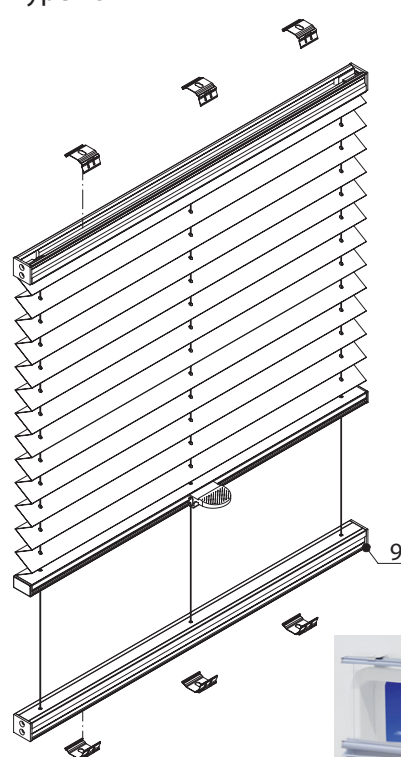

## MOUNTING OPTIONS

A - wall

B - ceiling - wall

C - ceiling

Technical data	Components
Cassette colour	white, anodised silver, beige
Fabric type	transparent, black-out
Steering	bottom bar handle
Max width X	1000 mm
Max height Y	950 mm

Nr	Components
1	Fitting profile
2	Fabric
3	Fabric strip 20 mm
4	Press - stud 12 mm
5	Screw 2,9 x 22
6	Screw 2,9 x 10

# PLEATED BLIND 20 with press - studs

Technical data	Components
Fabric type	transparent, black-out
Steering	fabric stripe with press - studs
Max width X	1850 mm
Max height Y	450 mm

Type VS1

Type VS 4

Nr	Components	Nr	Components
1	Top profile	6	Operating handle
2	Clip	7	Cord
3	Fabric	8	Tensioning shoe
4	End cap	9	Mounting profile
5	Bottom profile		

# MOSQUITO NET - screen against insects

Technical data	Components
Type of mesh	fiberglass
Type of profil	aluminium
Unique non standard shapes	
Max width	1500 mm
Max height	1500 mm