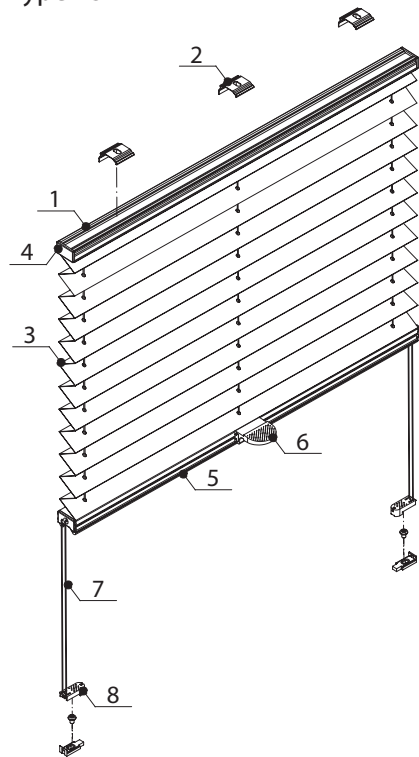

## MOUNTING OPTIONS

A - wall

B - ceiling - wall

C - ceiling

Technical data	Components
Cassette colour	white, anodised silver, beige
Fabric type	transparent, black-out
Steering	bottom bar handle
Max width X	1000 mm
Max height Y	950 mm

Nr	Components
1	Fitting profile
2	Fabric
3	Fabric strip 20 mm
4	Press - stud 12 mm
5	Screw 2,9 x 22
6	Screw 2,9 x 10

# PLEATED BLIND 20 with press - studs

Technical data	Components
Fabric type	transparent, black-out
Steering	fabric stripe with press - studs
Max width X	1850 mm
Max height Y	450 mm

Type VS1

Type VS 4

Nr	Components	Nr	Components
1	Top profile	6	Operating handle
2	Clip	7	Cord
3	Fabric	8	Tensioning shoe
4	End cap	9	Mounting profile
5	Bottom profile		

# MOSQUITO NET - screen against insects

Technical data	Components
Type of mesh	fiberglass
Type of profil	aluminium
Unique non standard shapes	
Max width	1500 mm
Max height	1500 mm