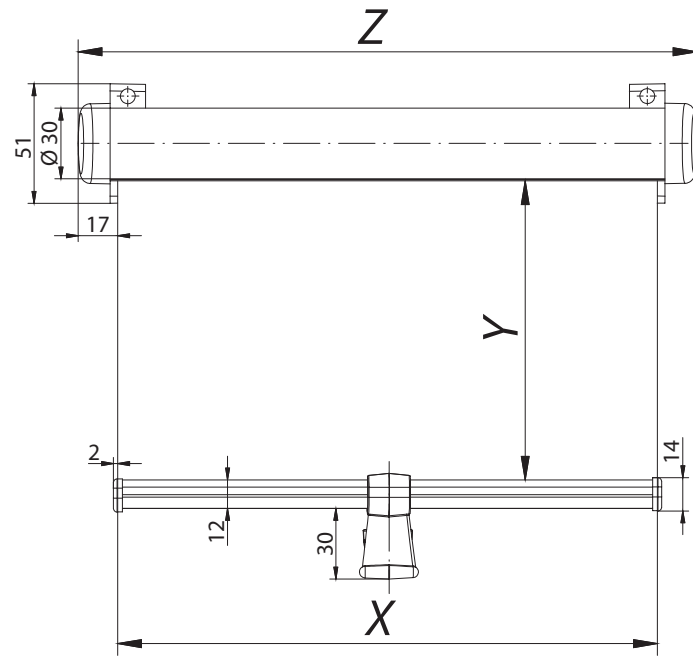

light under control

Nr	Components
1	Roller cover 20 mm
2	Aluminium roller Ø 12 mm
3	Side bracket Ø 20 mm
4	Coupling Roller
5	Spring mechanism
6	Fabric
7	Bottom bar end cap
8	Bottom bar II
9	Bottom bar handle
10	Fabric locking tape 7 mm
11	End cap for screw

## MOUNTING OPTIONS

A - wall

B - ceiling - wall

C - ceiling

Technical data	Components
Cassette colour	white, anodised silver, beige
Fabric type	transparent, black-out
Steering	bottom bar handle
Max width X	1000 mm
Max height Y	300 mm

Nr	Components
1	Roller cover 30 mm
2	Aluminium roller $\varnothing$ 12 mm
3	Spring mechanism
4	Side bracket $\varnothing$ 30 mm
5	Coupling Roller
6	End cap for screw
7	Fabric
8	Bottom bar end cap
9	Fabric locking tape 7 mm
10	Bottom bar II
11	Bottom bar handle

## MOUNTING OPTIONS

A - wall

B - ceiling - wall

C - ceiling

Technical data	Components
Cassette colour	white, anodised silver, beige
Fabric type	transparent, black-out
Steering	bottom bar handle
Max width X	1000 mm
Max height Y	950 mm