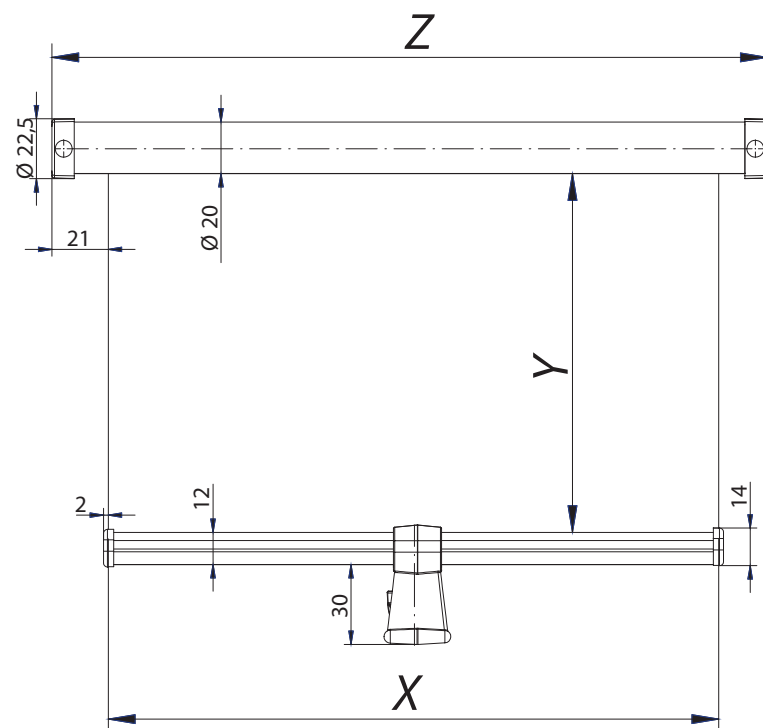

light under control

Nr	Components
1	Roller cover 20 mm
2	Aluminium roller Ø 12 mm
3	Side bracket Ø 20 mm
4	Coupling Roller
5	Spring mechanism
6	Fabric
7	Bottom bar end cap
8	Bottom bar II
9	Bottom bar handle
10	Fabric locking tape 7 mm
11	End cap for screw

## MOUNTING OPTIONS

A - wall

B - ceiling - wall

C - ceiling

Technical data	Components
Cassette colour	white, anodised silver, beige
Fabric type	transparent, black-out
Steering	bottom bar handle
Max width X	1000 mm
Max height Y	300 mm

Nr	Components
1	Roller cover 30 mm
2	Aluminium roller $\varnothing$ 12 mm
3	Spring mechanism
4	Side bracket $\varnothing$ 30 mm
5	Coupling Roller
6	End cap for screw
7	Fabric
8	Bottom bar end cap
9	Fabric locking tape 7 mm
10	Bottom bar II
11	Bottom bar handle

## MOUNTING OPTIONS

A - wall

B - ceiling - wall

C - ceiling

Technical data	Components
Cassette colour	white, anodised silver, beige
Fabric type	transparent, black-out
Steering	bottom bar handle
Max width X	1000 mm
Max height Y	950 mm