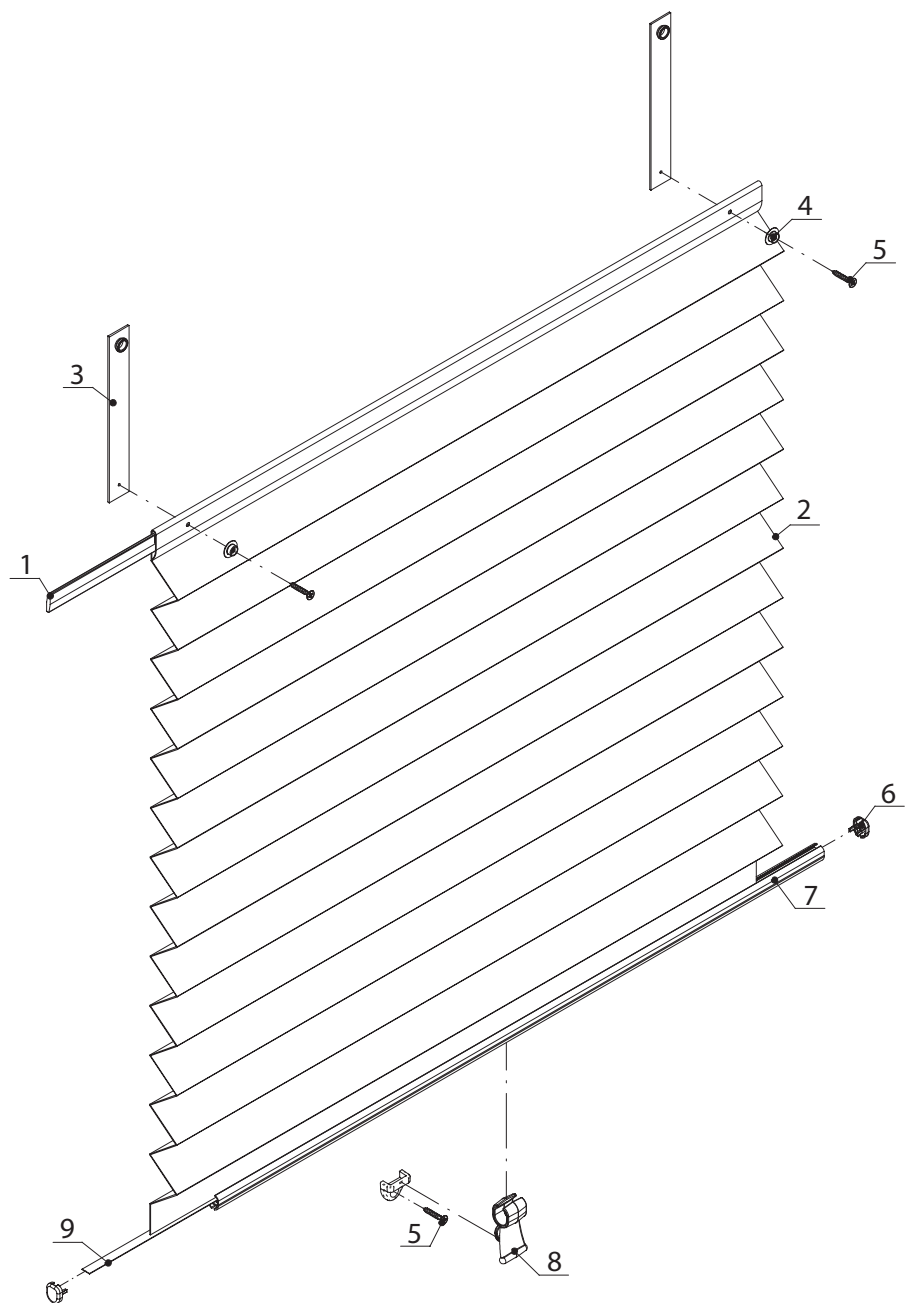

## MOUNTING OPTIONS

A - wall

B - ceiling - wall

C - ceiling

Technical data	Components
Cassette colour	white, anodised silver, beige
Fabric type	transparent, black-out
Steering	bottom bar handle
Max width X	1000 mm
Max height Y	300 mm

Nr	Components
1	Roller cover 30 mm
2	Aluminium roller $\varnothing$ 12 mm
3	Spring mechanism
4	Side bracket $\varnothing$ 30 mm
5	Coupling Roller
6	End cap for screw
7	Fabric
8	Bottom bar end cap
9	Fabric locking tape 7 mm
10	Bottom bar II
11	Bottom bar handle

## MOUNTING OPTIONS

A - wall

B - ceiling - wall

C - ceiling

Technical data	Components
Cassette colour	white, anodised silver, beige
Fabric type	transparent, black-out
Steering	bottom bar handle
Max width X	1000 mm
Max height Y	950 mm

Nr	Components
1	Fitting profile
2	Fabric
3	Fabric strip 20 mm
4	Press - stud
5	Screw 2,9 x 22
6	Bottom bar end cap
7	Bottom bar II
8	Bottom bar handle
9	Fabric locking tape

Colours		
white	beige	anodised - silver
		