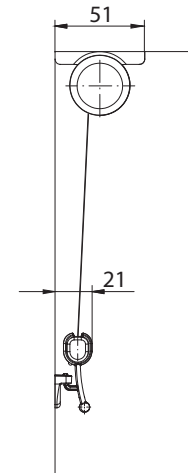

## MOUNTING OPTIONS

A - wall

B - ceiling - wall

C - ceiling

Technical data	Components
Cassette colour	white, anodised silver, beige
Fabric type	transparent, black-out
Steering	bottom bar handle
Max width X	1000 mm
Max height Y	300 mm

Nr	Components
1	Roller cover 30 mm
2	Aluminium roller $\varnothing$ 12 mm
3	Spring mechanism
4	Side bracket $\varnothing$ 30 mm
5	Coupling Roller
6	End cap for screw
7	Fabric
8	Bottom bar end cap
9	Fabric locking tape 7 mm
10	Bottom bar II
11	Bottom bar handle

## MOUNTING OPTIONS

A - wall

B - ceiling - wall

C - ceiling

Technical data	Components
Cassette colour	white, anodised silver, beige
Fabric type	transparent, black-out
Steering	bottom bar handle
Max width X	1000 mm
Max height Y	950 mm

# PLEATED BLIND 20 with handle

Technical data	Components
Bottom bar colour	white, anodised silver, beige
Fabric type	transparent, black-out
Steering	bottom bar handle
Max width X	1850 mm
Max height Y	650 mm