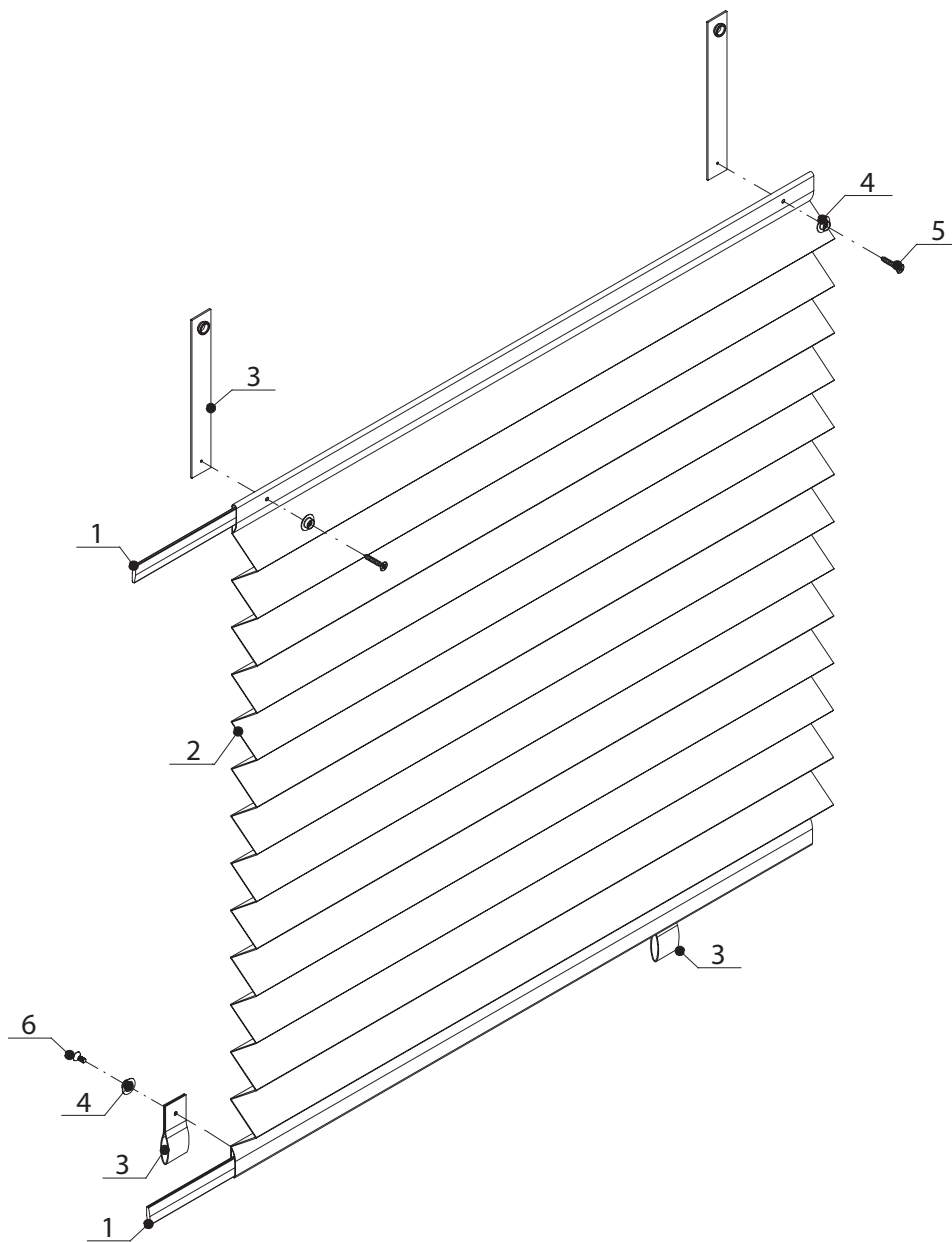

## MOUNTING OPTIONS

A - wall

B - ceiling - wall

C - ceiling

Technical data	Components
Cassette colour	white, anodised silver, beige
Fabric type	transparent, black-out
Steering	bottom bar handle
Max width X	1000 mm
Max height Y	300 mm

## MOUNTING OPTIONS

A - wall

B - ceiling - wall

C - ceiling

Technical data	Components
Cassette colour	white, anodised silver, beige
Fabric type	transparent, black-out
Steering	bottom bar handle
Max width X	1000 mm
Max height Y	950 mm

Nr	Components
1	Fitting profile
2	Fabric
3	Fabric strip 20 mm
4	Press - stud
5	Screw 2,9 x 22
6	Bottom bar end cap
7	Bottom bar II
8	Bottom bar handle
9	Fabric locking tape

Colours		
white	beige	anodised - silver
		

# PLEATED BLIND 20 with handle

Technical data	Components
Bottom bar colour	white, anodised silver, beige
Fabric type	transparent, black-out
Steering	bottom bar handle
Max width X	1850 mm
Max height Y	650 mm