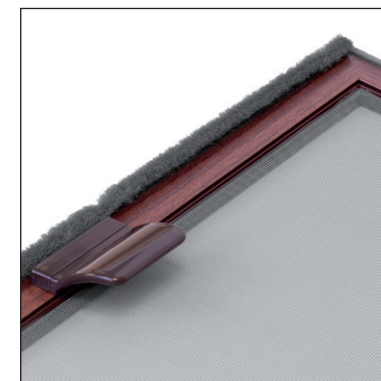

Technical data	Components
Type of mesh	fiberglass
Type of profil	aluminium
Unique non standard shapes	
Max width	1500 mm
Max height	1500 mm