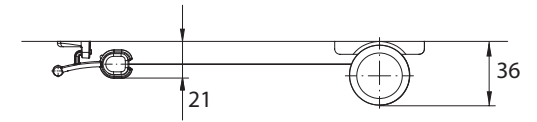

## MOUNTING OPTIONS

A - wall

B - ceiling - wall

C - ceiling

Technical data	Components
Cassette colour	white, anodised silver, beige
Fabric type	transparent, black-out
Steering	bottom bar handle
Max width X	1000 mm
Max height Y	300 mm

## MOUNTING OPTIONS

A - wall

B - ceiling - wall

C - ceiling

Technical data	Components
Cassette colour	white, anodised silver, beige
Fabric type	transparent, black-out
Steering	bottom bar handle
Max width X	1000 mm
Max height Y	950 mm

# PLEATED BLIND 20 with handle

Technical data	Components
Bottom bar colour	white, anodised silver, beige
Fabric type	transparent, black-out
Steering	bottom bar handle
Max width X	1850 mm
Max height Y	650 mm