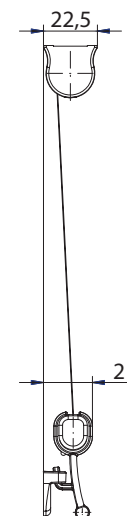

light under control

Nr	Components
1	Roller cover 20 mm
2	Aluminium roller Ø 12 mm
3	Side bracket Ø 20 mm
4	Coupling Roller
5	Spring mechanism
6	Fabric
7	Bottom bar end cap
8	Bottom bar II
9	Bottom bar handle
10	Fabric locking tape 7 mm
11	End cap for screw

## MOUNTING OPTIONS

A - wall

B - ceiling - wall

C - ceiling

Technical data	Components
Cassette colour	white, anodised silver, beige
Fabric type	transparent, black-out
Steering	bottom bar handle
Max width X	1000 mm
Max height Y	300 mm

Nr	Components
1	Roller cover 30 mm
2	Aluminium roller $\varnothing$ 12 mm
3	Spring mechanism
4	Side bracket $\varnothing$ 30 mm
5	Coupling Roller
6	End cap for screw
7	Fabric
8	Bottom bar end cap
9	Fabric locking tape 7 mm
10	Bottom bar II
11	Bottom bar handle

## MOUNTING OPTIONS

A - wall

B - ceiling - wall

C - ceiling

Technical data	Components
Cassette colour	white, anodised silver, beige
Fabric type	transparent, black-out
Steering	bottom bar handle
Max width X	1000 mm
Max height Y	950 mm