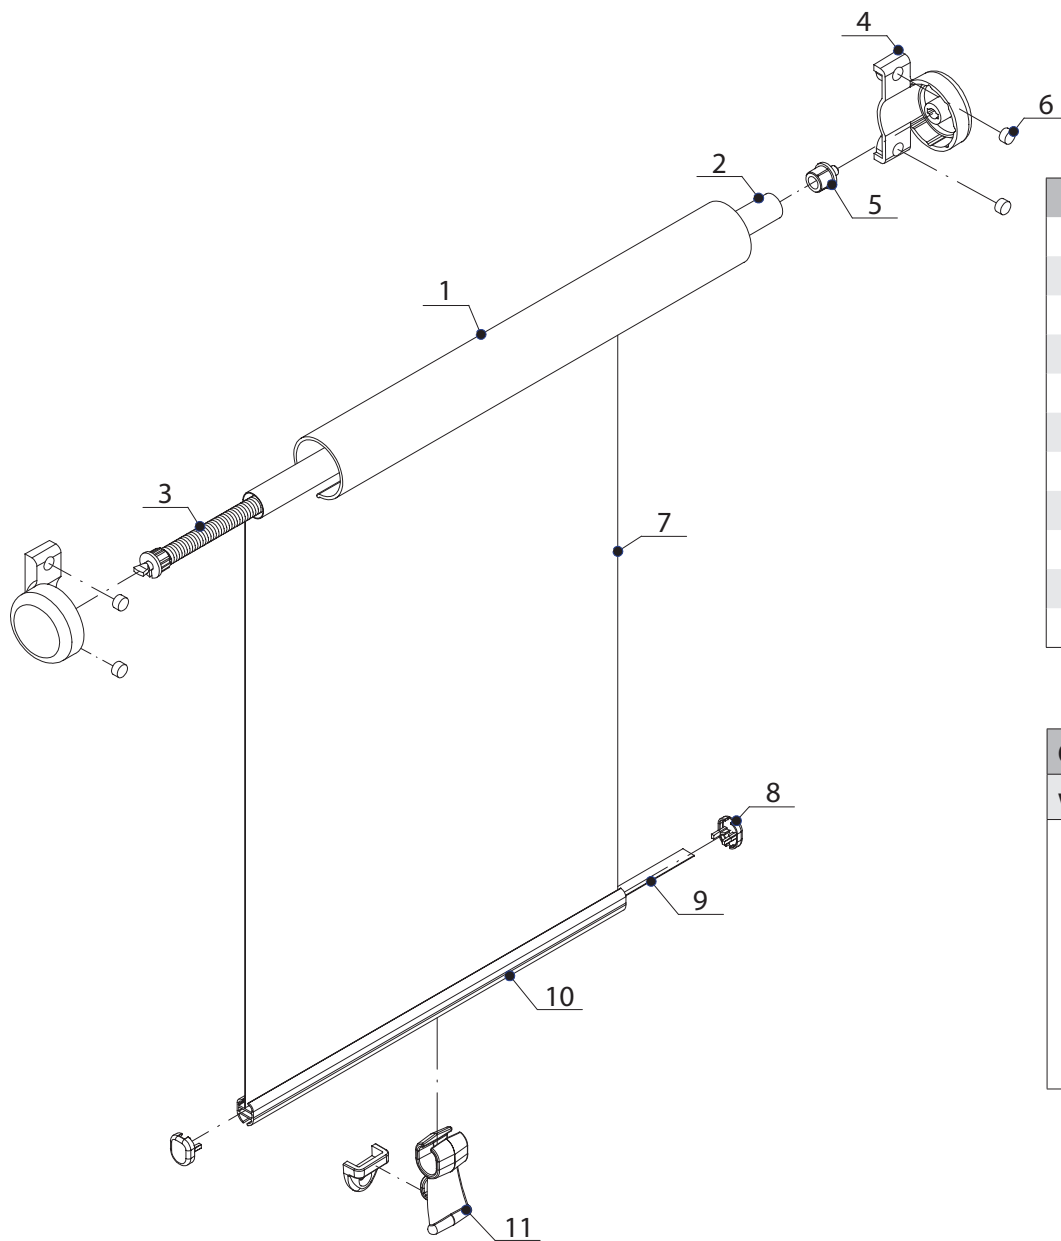

light under control

Nr	Components
1	Roller cover 20 mm
2	Aluminium roller Ø 12 mm
3	Side bracket Ø 20 mm
4	Coupling Roller
5	Spring mechanism
6	Fabric
7	Bottom bar end cap
8	Bottom bar II
9	Bottom bar handle
10	Fabric locking tape 7 mm
11	End cap for screw

## MOUNTING OPTIONS

A - wall

B - ceiling - wall

C - ceiling

Technical data	Components
Cassette colour	white, anodised silver, beige
Fabric type	transparent, black-out
Steering	bottom bar handle
Max width X	1000 mm
Max height Y	300 mm

Nr	Components
1	Roller cover 30 mm
2	Aluminium roller $\varnothing$ 12 mm
3	Spring mechanism
4	Side bracket $\varnothing$ 30 mm
5	Coupling Roller
6	End cap for screw
7	Fabric
8	Bottom bar end cap
9	Fabric locking tape 7 mm
10	Bottom bar II
11	Bottom bar handle

## MOUNTING OPTIONS

A - wall

B - ceiling - wall

C - ceiling

Technical data	Components
Cassette colour	white, anodised silver, beige
Fabric type	transparent, black-out
Steering	bottom bar handle
Max width X	1000 mm
Max height Y	950 mm