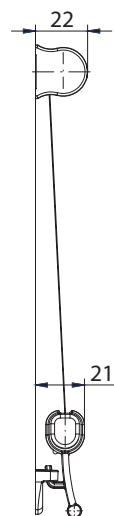

light under control

Nr	Components
1	Roller cover 20 mm
2	Aluminium roller Ø 12 mm
3	Side bracket Ø 20 mm
4	Coupling Roller
5	Spring mechanism
6	Fabric
7	Bottom bar end cap
8	Bottom bar II
9	Bottom bar handle
10	Fabric locking tape 7 mm
11	End cap for screw

## MOUNTING OPTIONS

A - wall

B - ceiling - wall

C - ceiling

Technical data	Components
Cassette colour	white, anodised silver, beige
Fabric type	transparent, black-out
Steering	bottom bar handle
Max width X	1000 mm
Max height Y	300 mm

Nr	Components
1	Roller cover 30 mm
2	Aluminium roller $\varnothing$ 12 mm
3	Spring mechanism
4	Side bracket $\varnothing$ 30 mm
5	Coupling Roller
6	End cap for screw
7	Fabric
8	Bottom bar end cap
9	Fabric locking tape 7 mm
10	Bottom bar II
11	Bottom bar handle

## MOUNTING OPTIONS

A - wall

B - ceiling - wall

C - ceiling

Technical data	Components
Cassette colour	white, anodised silver, beige
Fabric type	transparent, black-out
Steering	bottom bar handle
Max width X	1000 mm
Max height Y	950 mm