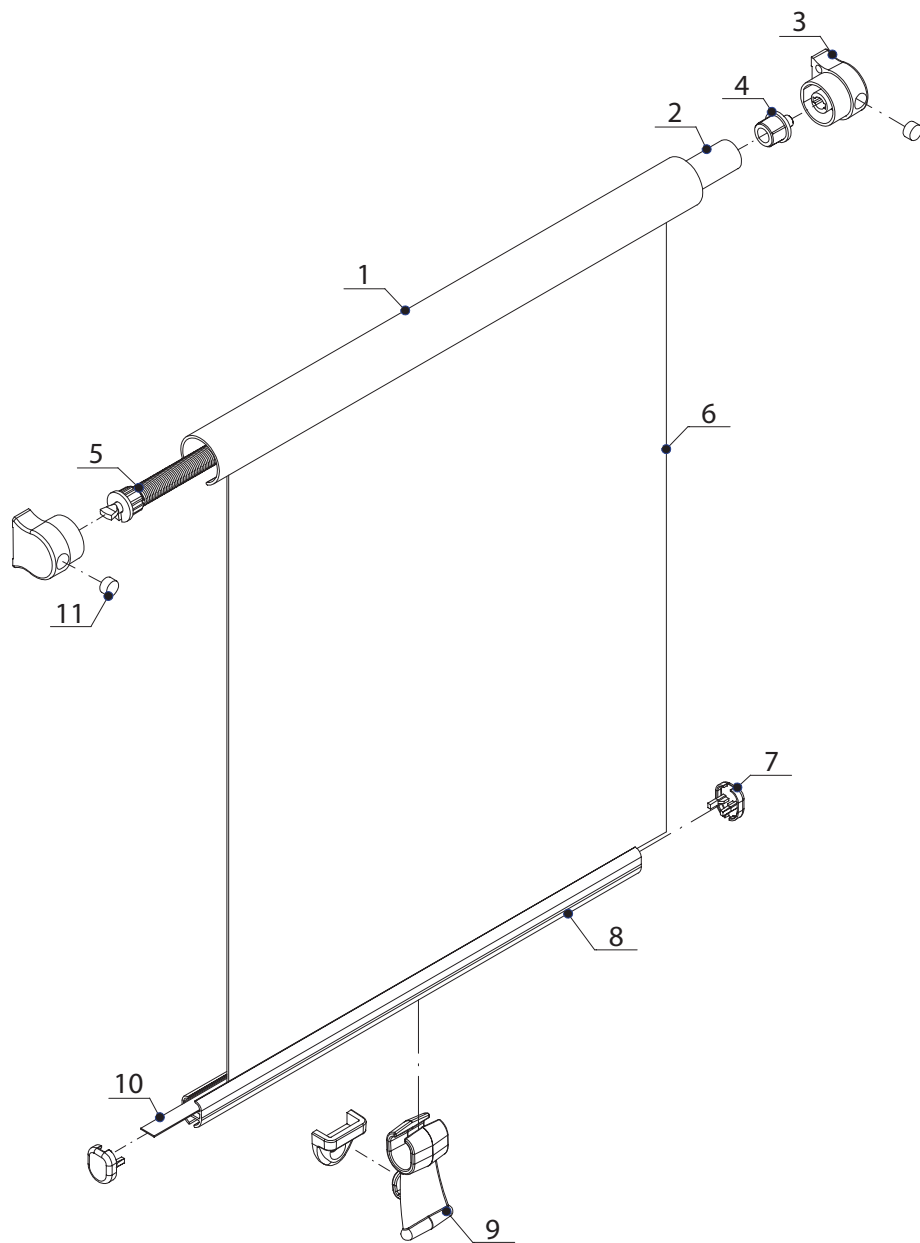

light under control

Nr	Components
1	Roller cover 20 mm
2	Aluminium roller Ø 12 mm
3	Side bracket Ø 20 mm
4	Coupling Roller
5	Spring mechanism
6	Fabric
7	Bottom bar end cap
8	Bottom bar II
9	Bottom bar handle
10	Fabric locking tape 7 mm
11	End cap for screw

## MOUNTING OPTIONS

A - wall

B - ceiling - wall

C - ceiling

Technical data	Components
Cassette colour	white, anodised silver, beige
Fabric type	transparent, black-out
Steering	bottom bar handle
Max width X	1000 mm
Max height Y	300 mm

Nr	Components
1	Roller cover 30 mm
2	Aluminium roller $\varnothing$ 12 mm
3	Spring mechanism
4	Side bracket $\varnothing$ 30 mm
5	Coupling Roller
6	End cap for screw
7	Fabric
8	Bottom bar end cap
9	Fabric locking tape 7 mm
10	Bottom bar II
11	Bottom bar handle

## MOUNTING OPTIONS

A - wall

B - ceiling - wall

C - ceiling

Technical data	Components
Cassette colour	white, anodised silver, beige
Fabric type	transparent, black-out
Steering	bottom bar handle
Max width X	1000 mm
Max height Y	950 mm